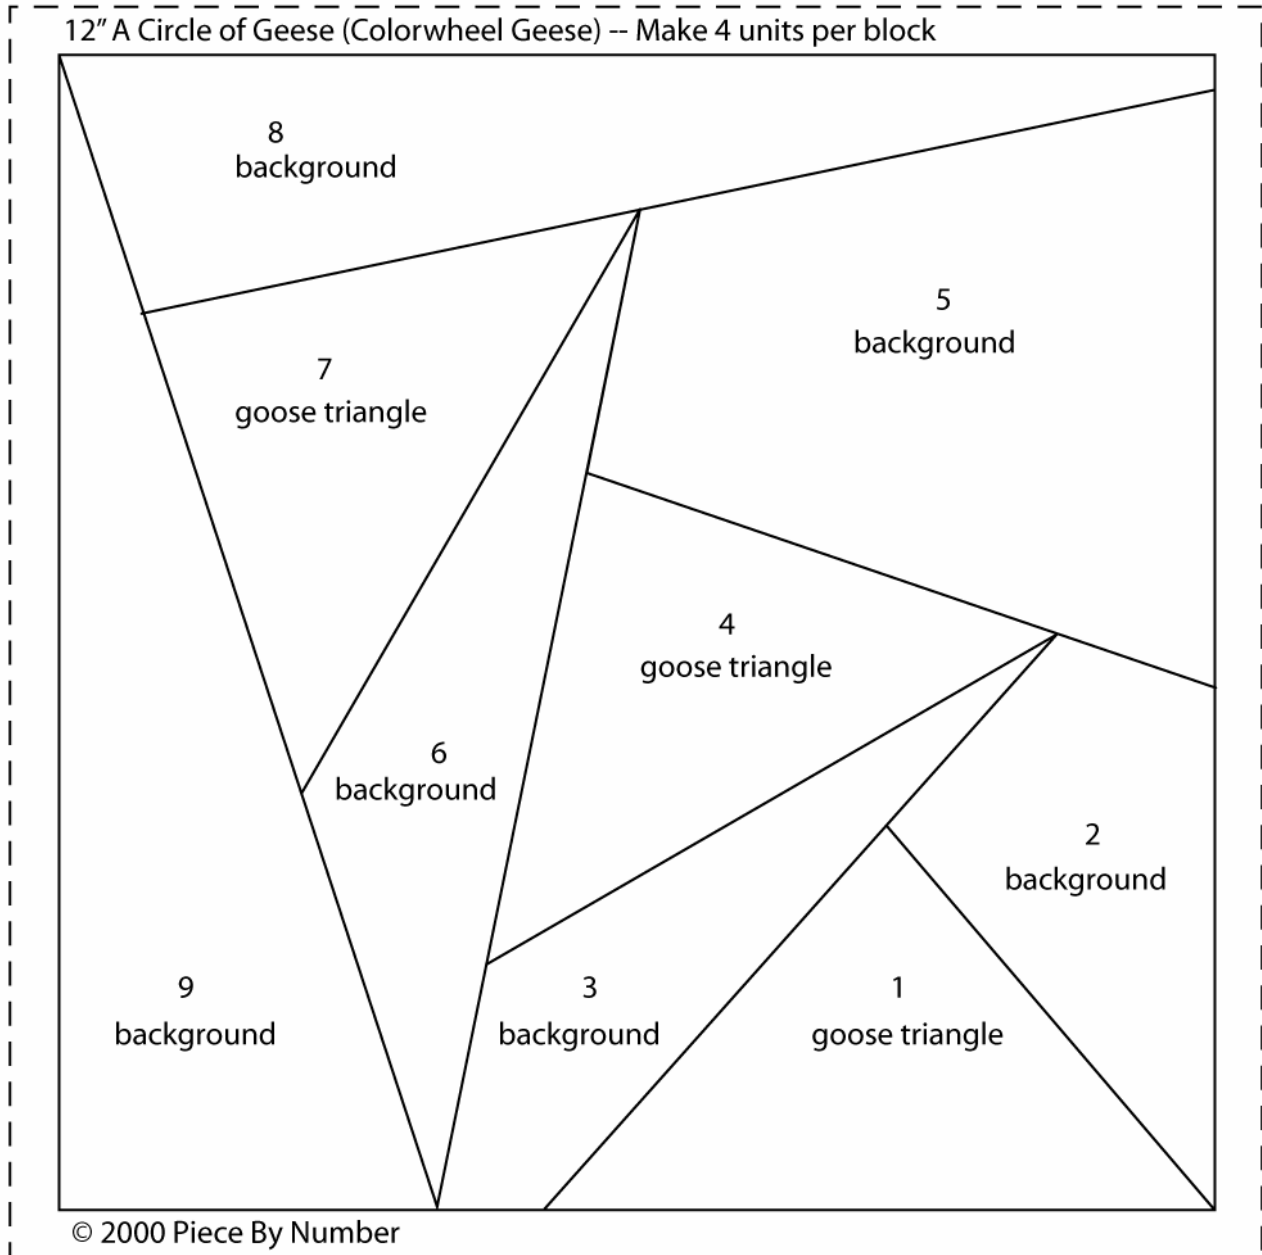

EMPIRE QUILTERS

BLOCK OF THE MONTH May 2006
A Circle of Geese (Colorwheel Geese)

12" finished size (12½" unfinished)

.pdf printing tip: When printing this page from Adobe Acrobat, make sure that page scaling is set to "none" or 100%. As a test, this line should be 1 inch : _____